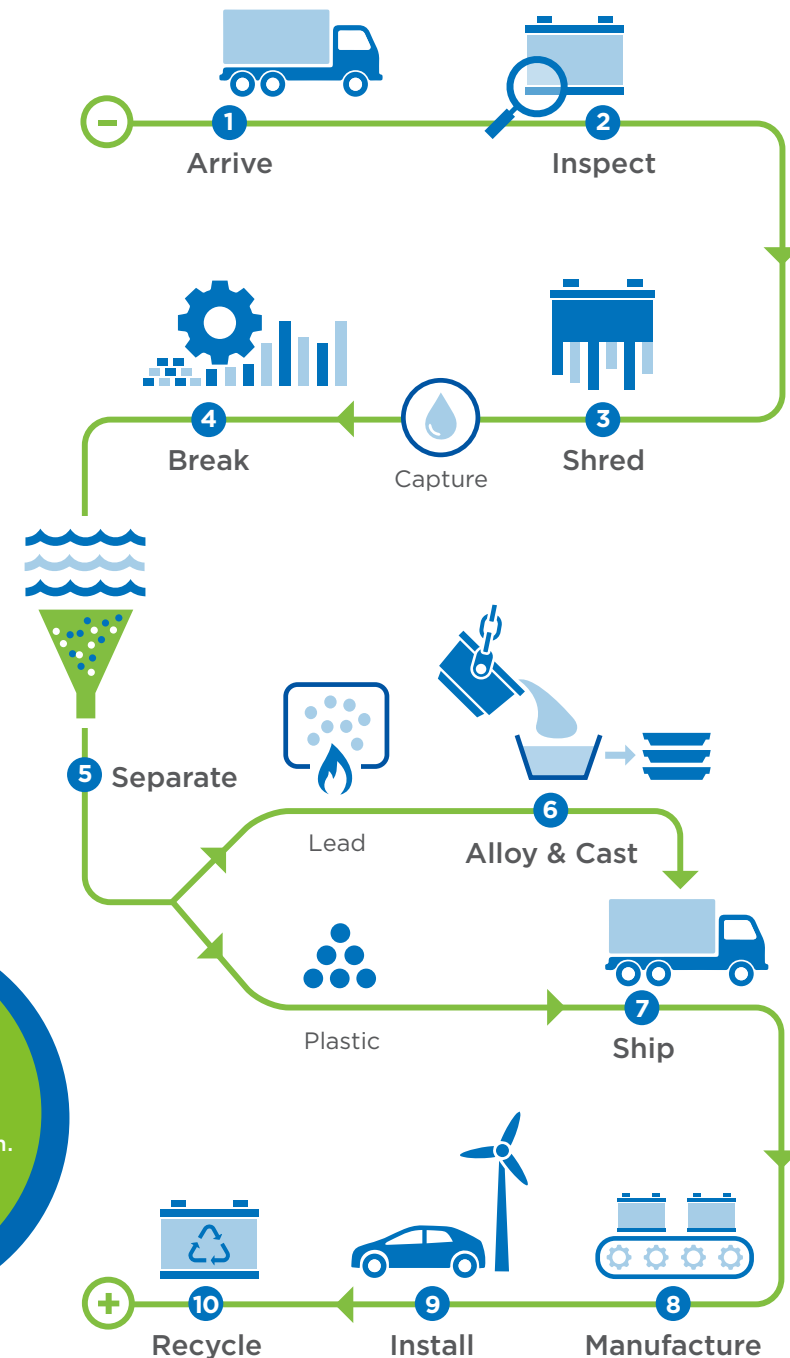

“Remediation is a large component of mining and metal production. Doe Run works very hard to be a good steward and protect the environment.”

2016 BY THE NUMBERS

1,184 employees

$71 million
TOTAL ENVIRONMENTAL SPENDING

+$140 million
SPENT WITH 632 MISSOURI VENDORS

DID YOU KNOW
LEAD BATTERIES: THE COUNTRY'S MOST RECYCLED PRODUCT

99%

of lead batteries are recycled in the U.S.⁴, while only 3 percent of lithium⁵ batteries are recycled.

Since 1994, Doe Run's Resource Recycling facility has recycled enough batteries to circle the globe.

Learn more about the lead battery recycling process at sustainability.doerun.com.

Read how Doe Run prepares the next generation of the mining workforce at sustainability.doerun.com.

“As a good neighbor, we are doing everything we can to maintain Herculaneum as a place where people want to live and raise their families.”

DENNIS MITCHELL
GENERAL MAINTENANCE SUPERVISOR OVERSEEING REMEDIATION AT HERCULANEUM

4. EPA: Advancing Sustainable Materials Management
5. Advanced Lead-Acid Battery Consortium: www.alabc.org