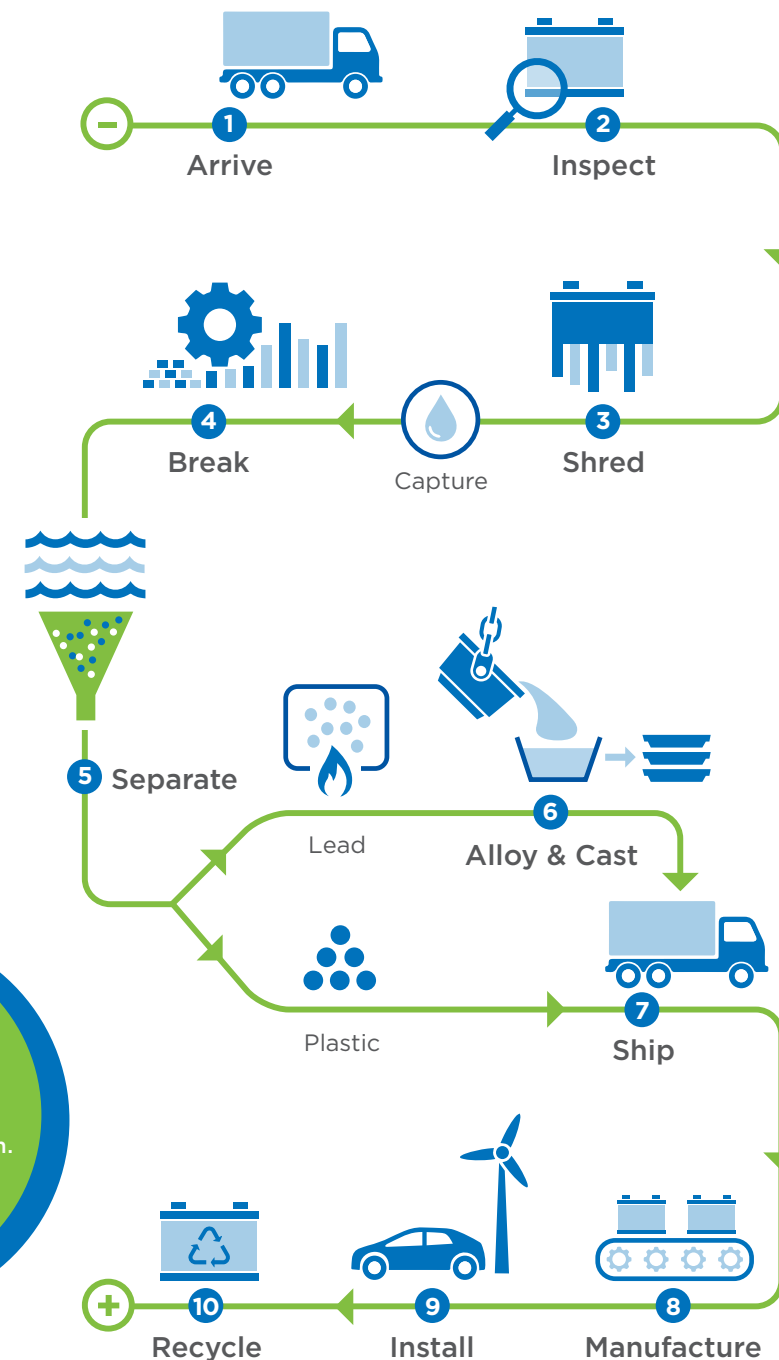

“Remediation is a large component of mining and metal production. Doe Run works very hard to be a good steward and protect the environment.”

2016 BY THE NUMBERS

SOCIAL

1,184 employees

ENVIRONMENT

$71 million
TOTAL ENVIRONMENTAL SPENDING

ECONOMIC

+$140 million
SPENT WITH 632 MISSOURI VENDORS

DID YOU KNOW

LEAD BATTERIES: THE COUNTRY'S MOST RECYCLED PRODUCT

99%

of lead batteries are recycled in the U.S.⁴, while only 3 percent of lithium⁵ batteries are recycled.

Since 1994, Doe Run's Resource Recycling facility has recycled approximately 324 million batteries, enough to circle the globe.

Learn more about the lead battery recycling process at sustainability.doerun.com.

Read how
Doe Run prepares the next generation of the mining workforce at sustainability.doerun.com.

“As a good neighbor, we are doing everything we can to maintain Herculaneum as a place where people want to live and raise their families.”

DENNIS MITCHELL
GENERAL MAINTENANCE SUPERVISOR OVERSEEING REMEDIATION AT HERCULANEUM

4. EPA: Advancing Sustainable Materials Management
5. Advanced Lead-Acid Battery Consortium: www.alabc.org